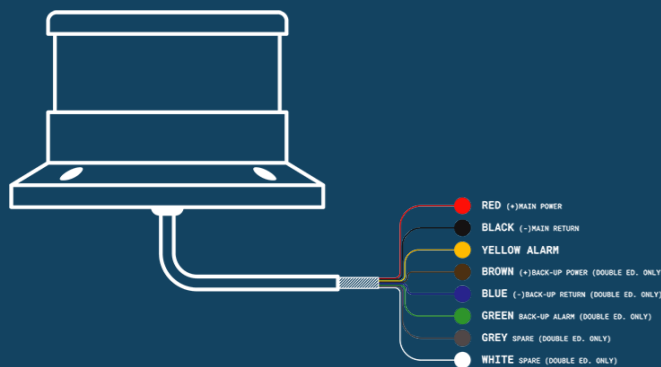

2

VISIBLE QUALITY

The navigation light is designed to work under the extreme conditions typical of sea life.

4

DURABLE

The highest quality standards are guaranteed by a double check of the manufacturing and testing processes.

ALL IN ONE

A REAL INNOVATION

Real innovation, because electronics is embedded and there is no need of additional devices to control it. The lights make a continuous self-diagnosis of its status to send all info of working or fault to the control panel.