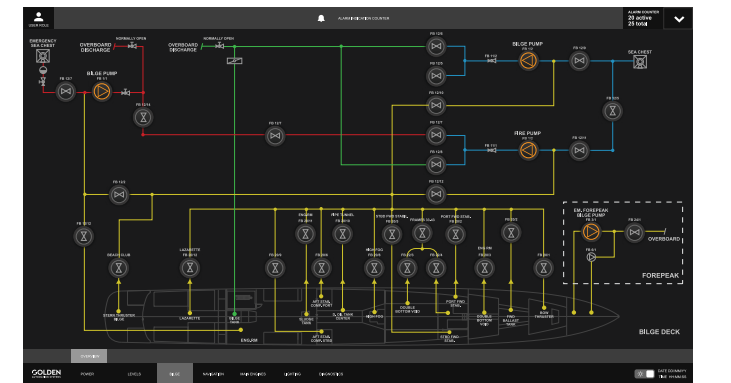

CUSTOM GRAPHICS

GENERATOR 1

GENERAL

RUNNING HOURS	1253
SPEED	1550
SERVICE HOURS	48

GENERATOR 1

VOLT	200
AMP	290
Hz	49.5
KW	120
cosF	0.76

	GENERATOR OVERSPEED
	OIL LEAKAGE
	COOLING WATER

TEMPERATURE VALUES

NAME	NUM VALUE
NAME	NUM VALUE
NAME	NUM VALUE
NAME	NUM VALUE
NAME	NUM VALUE

PRESSURE VALUES

NAME	NUM VALUE
NAME	NUM VALUE

CUSTOM GRAPHICS

We design custom graphics for yacht monitoring systems.

CATEGORIES

- 1 Propulsion HMI
- 2 Electrical system data
- 3 Navigation systems
- 4 Lighting systems
- 5 Process control
- 6 Level systems
- 7 Diagnostics

The designs can have **different style, color, texture** and **orientation** on both **day/night mode**

PROCESS

Designs can be adjusted to fit in several screen layouts

GOLDEN
AUTOMATION SYSTEMS

Kiou 5, Keratsini, 18756