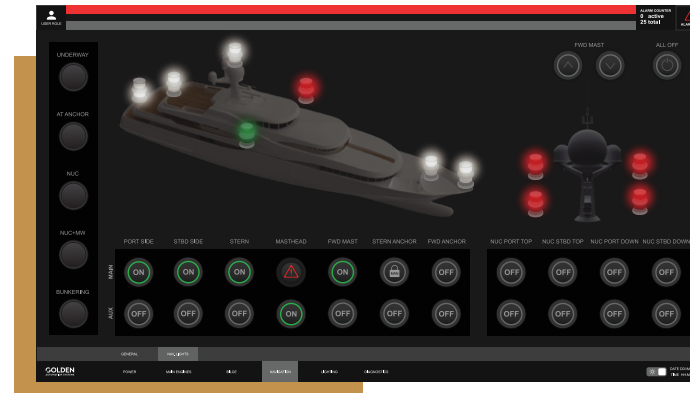

CUSTOM GRAPHICS

GENERATOR 1

GENERAL

RUNNING HOURS	1253
SPEED	1550
SERVICE HOURS	48

GENERATOR 1

VOLT	200
AMP	290
Hz	49.5
KW	120
cosF	0.76

	GENERATOR OVERSPEED
	OIL LEAKAGE
	COOLING WATER

TEMPERATURE VALUES

NAME	NUM VALUE
NAME	NUM VALUE
NAME	NUM VALUE
NAME	NUM VALUE
NAME	NUM VALUE

PRESSURE VALUES

NAME	NUM VALUE
NAME	NUM VALUE

CUSTOM GRAPHICS

We design custom graphics for yacht monitoring systems.

CATEGORIES

- 1 Propulsion HMI
- 2 Electrical system data
- 3 Navigation systems
- 4 Lighting systems
- 5 Process control
- 6 Level systems
- 7 Diagnostics

The designs can have **different style, color, texture** and **orientation** on both **day/night mode**

PROCESS

Designs can be adjusted to fit in several screen layouts

GOLDEN
AUTOMATION SYSTEMS

Kiou 5, Keratsini, 18756