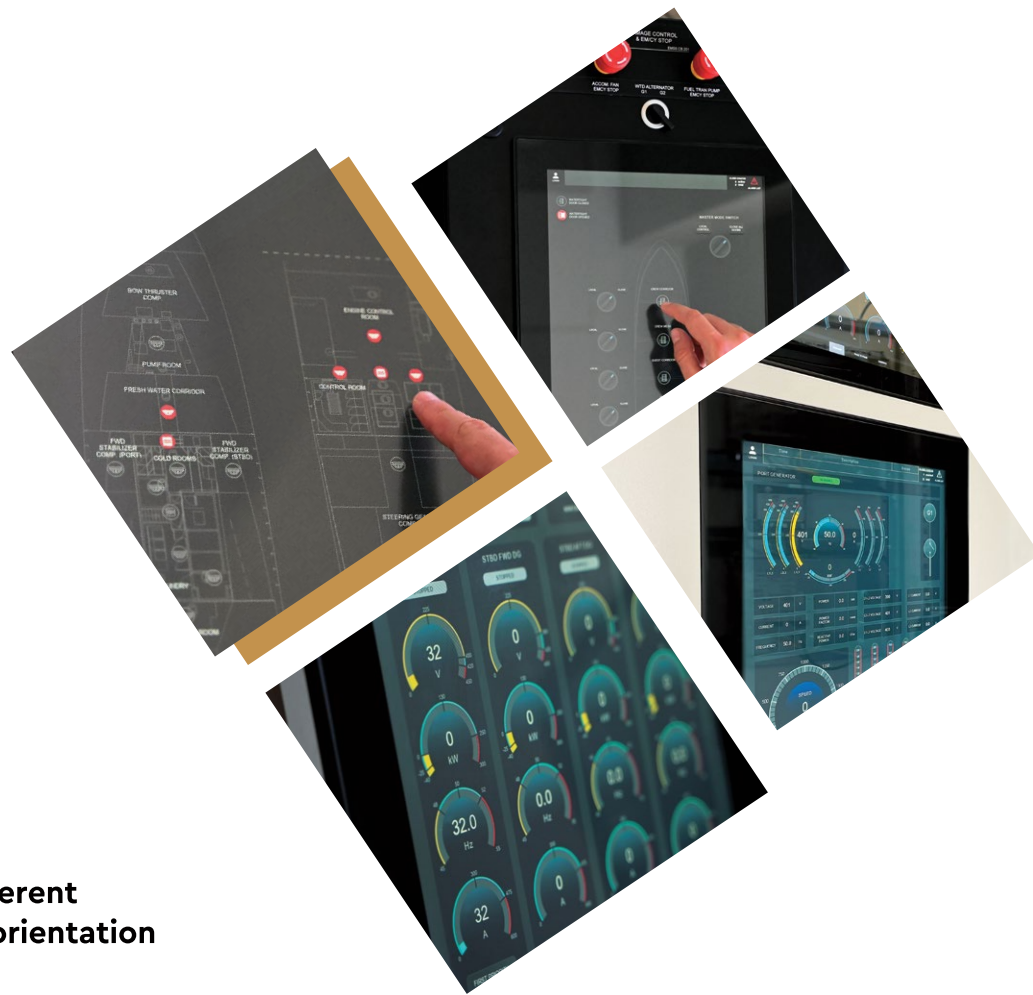

NAME	NUM VALUE
NAME	NUM VALUE
NAME	NUM VALUE
NAME	NUM VALUE
NAME	NUM VALUE

PRESSURE VALUES

NAME	NUM VALUE
NAME	NUM VALUE

CUSTOM GRAPHICS

We design custom graphics for yacht monitoring systems.

CATEGORIES

- 1 Propulsion HMI
- 2 Electrical system data
- 3 Navigation systems
- 4 Lighting systems
- 5 Process control
- 6 Level systems
- 7 Diagnostics

The designs can have **different style, color, texture** and **orientation** on both **day/night mode**

PROCESS

Designs can be adjusted to fit in several screen layouts

GOLDEN
AUTOMATION SYSTEMS

Kiou 5, Keratsini, 18756