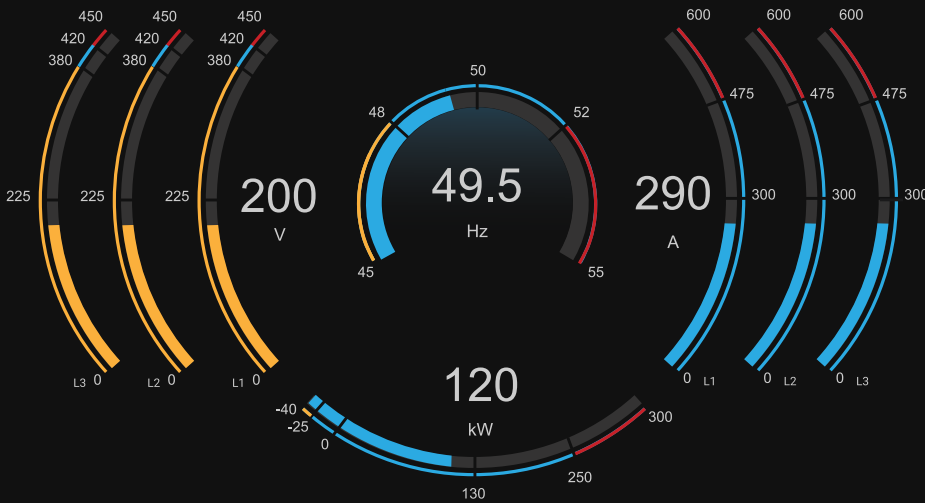

CUSTOM GRAPHICS

GENERATOR 1

GENERAL

RUNNING HOURS	1253
SPEED	1550
SERVICE HOURS	48

GENERATOR 1

VOLT	200
AMP	290
Hz	49.5
KW	120
cosF	0.76

	GENERATOR OVERSPEED
	OIL LEAKAGE
	COOLING WATER

TEMPERATURE VALUES

The designs can have **different style, color, texture** and **orientation** on both **day/night mode**

PROCESS

Designs can be adjusted to fit in several screen layouts

GOLDEN
AUTOMATION SYSTEMS

Kiou 5, Keratsini, 18756